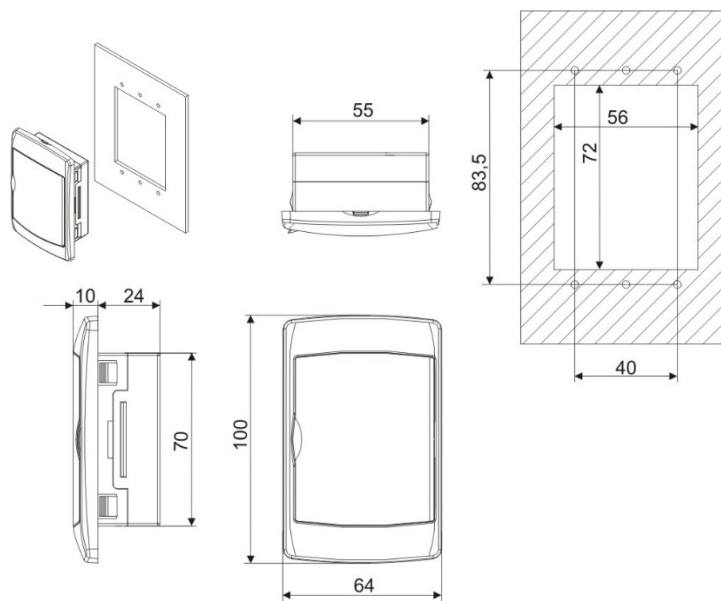

ECO

Dedicated icon for energy saving status information

Larger display for improved visibility

Display available in red (as standard), white, or blue color

4. Dimensions and cut out

5. How to order

V620H - A00D0